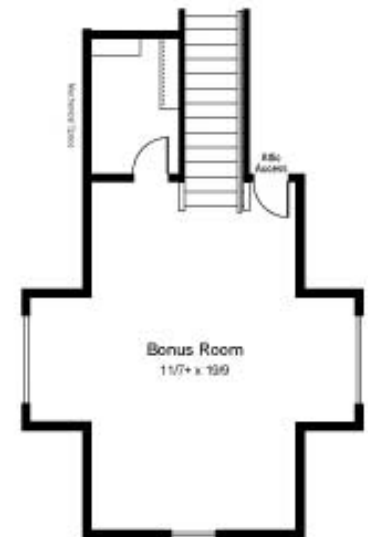

BONUS ROOM 315 SQ. FT.