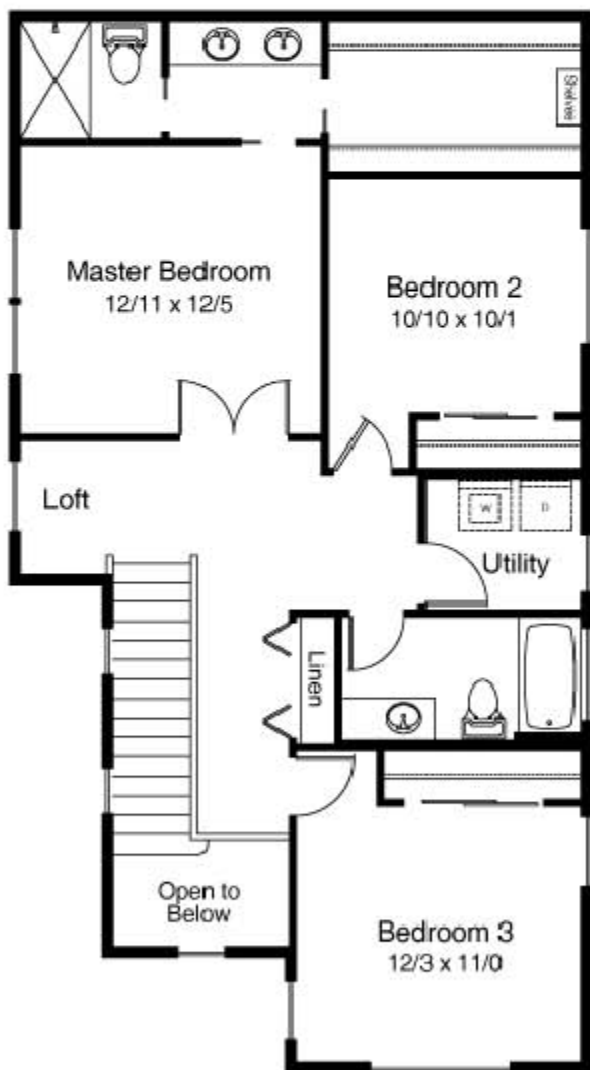

The Bella

1730 Sq. Ft.