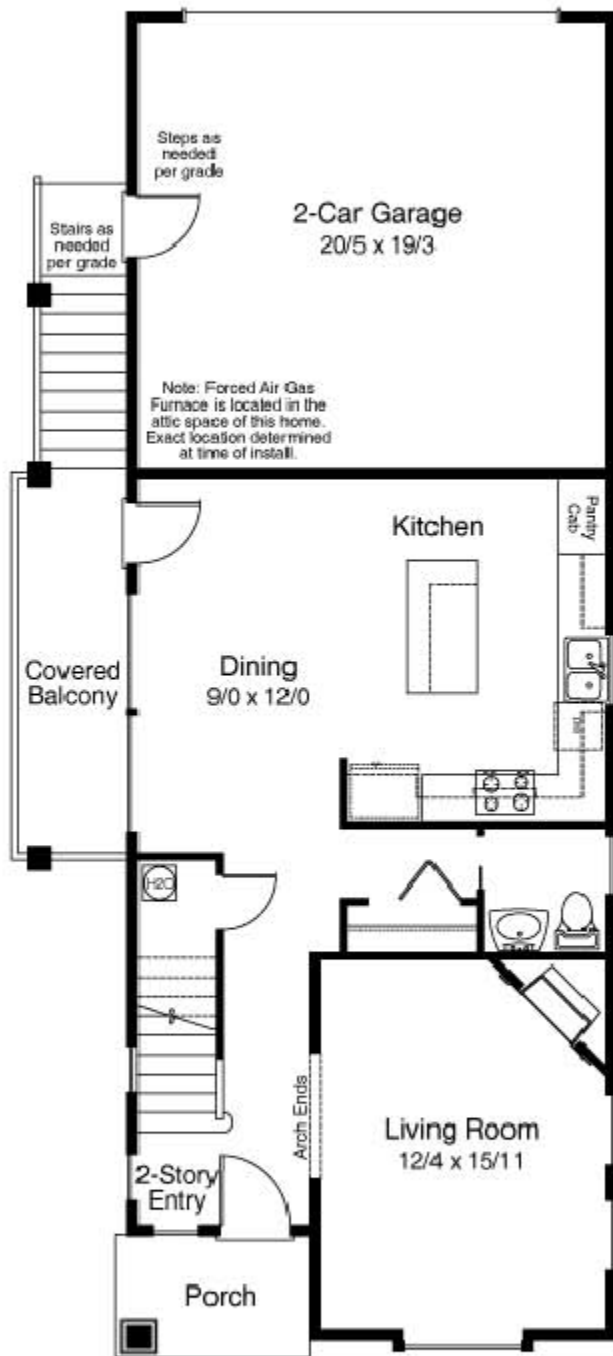

The Bella

1730 Sq. Ft.