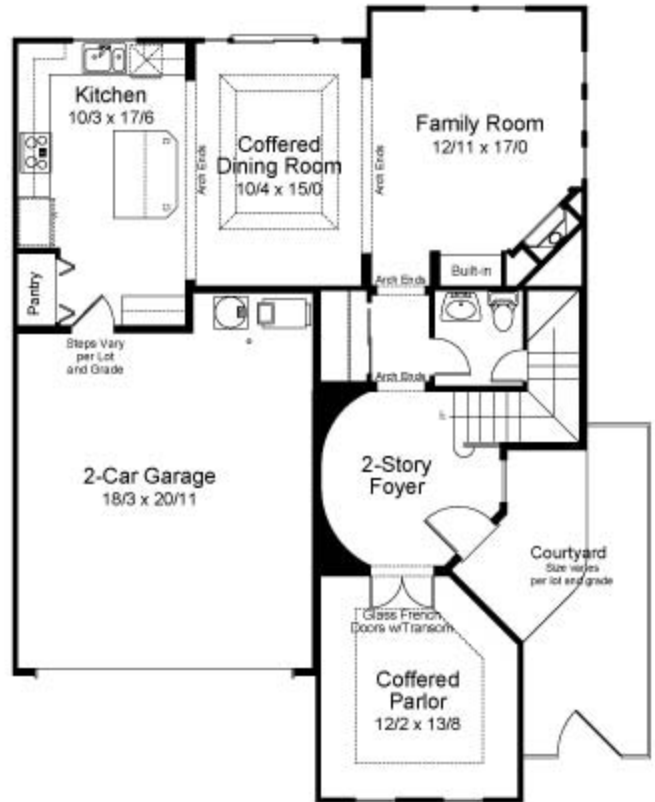

# The Brighton

2217 Square Feet

**■ SECOND FLOOR 1148 SQ. FT.**

**■ FIRST FLOOR 1069 SQ. FT.**