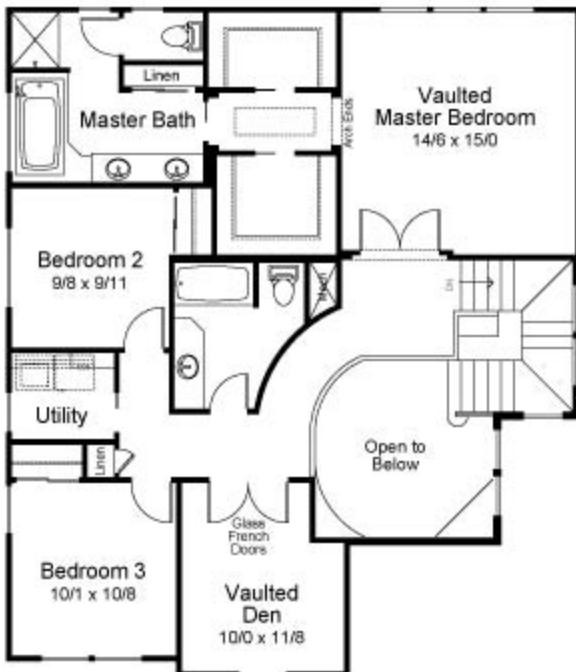

# The Brighton

2217 Square Feet

**■ SECOND FLOOR 1148 SQ. FT.**

**■ FIRST FLOOR 1069 SQ. FT.**