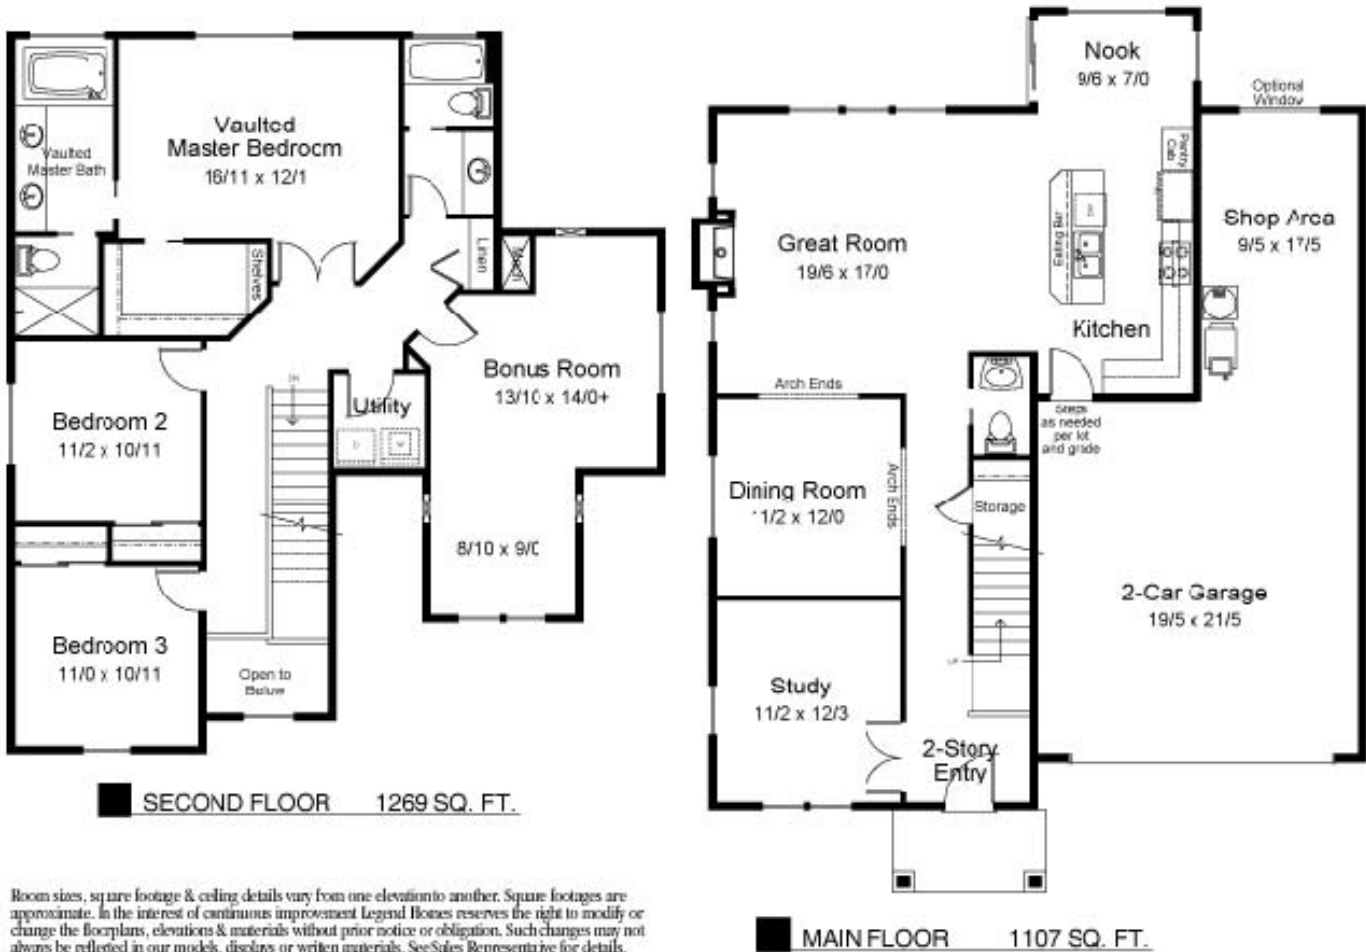

The Cayden

2376 Sq. Ft.

Phase VII

Room sizes, square footage & ceiling details vary from one elevation to another. Square footages are approximate. In the interest of continuous improvement Legend Homes reserves the right to modify or change the floorplans, elevations & materials without prior notice or obligation. Such changes may not always be reflected in our models, displays or written materials. See Sales Representative for details. Prices & availability are subject to change without notice.

ccb260563
 WLsh7Cayden053007