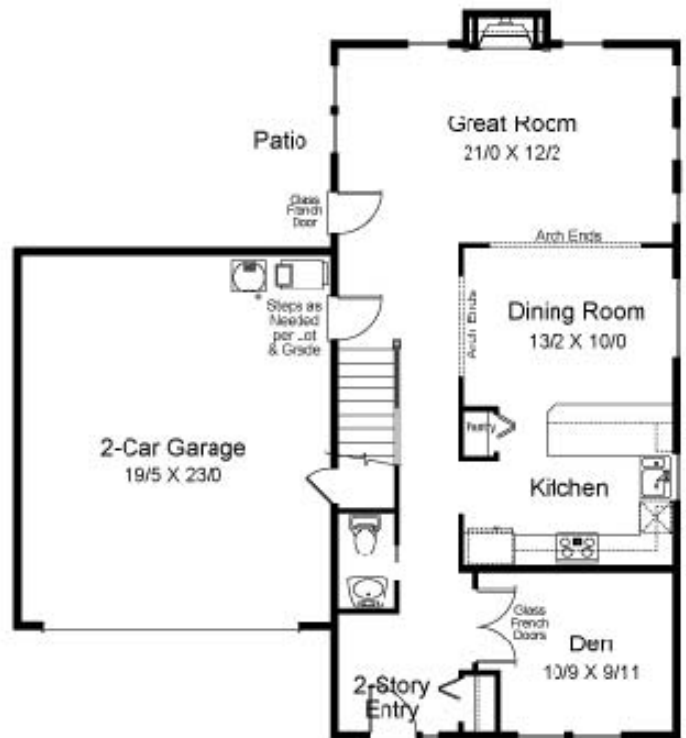

The Crawford

2232 Sq. Ft.

Phase VII

A

B

SECOND FLOOR 1345 SQ. FT.

MAIN FLOOR 977 SQ. FT.

Room sizes, square footage & ceiling details vary from one elevation to another. Square footages are approximate. In the interest of continuous improvement Legend Homes reserves the right to modify or change the floorplans, elevations & materials without prior notice or obligation. Such changes may not always be reflected in our models, displays or written materials. See Sales Representative for details. Prices & availability are subject to change without notice.