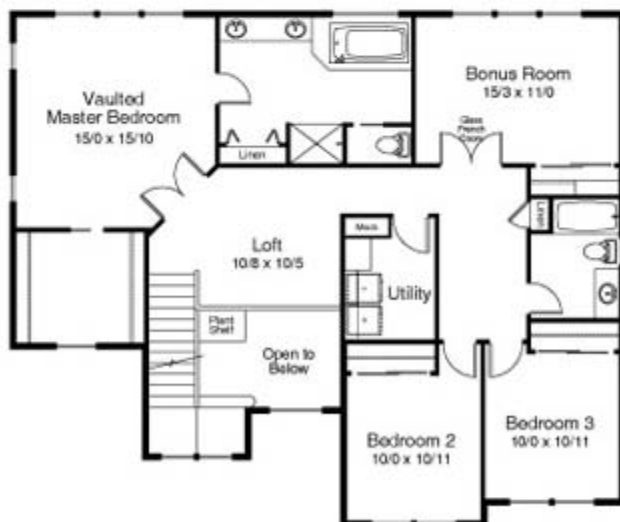

# The Danbury

2466 Sq. Ft.

MAIN FLOOR PLAN 1057 SQ. FT.

SECOND FLOOR PLAN 1409 SQ. FT.