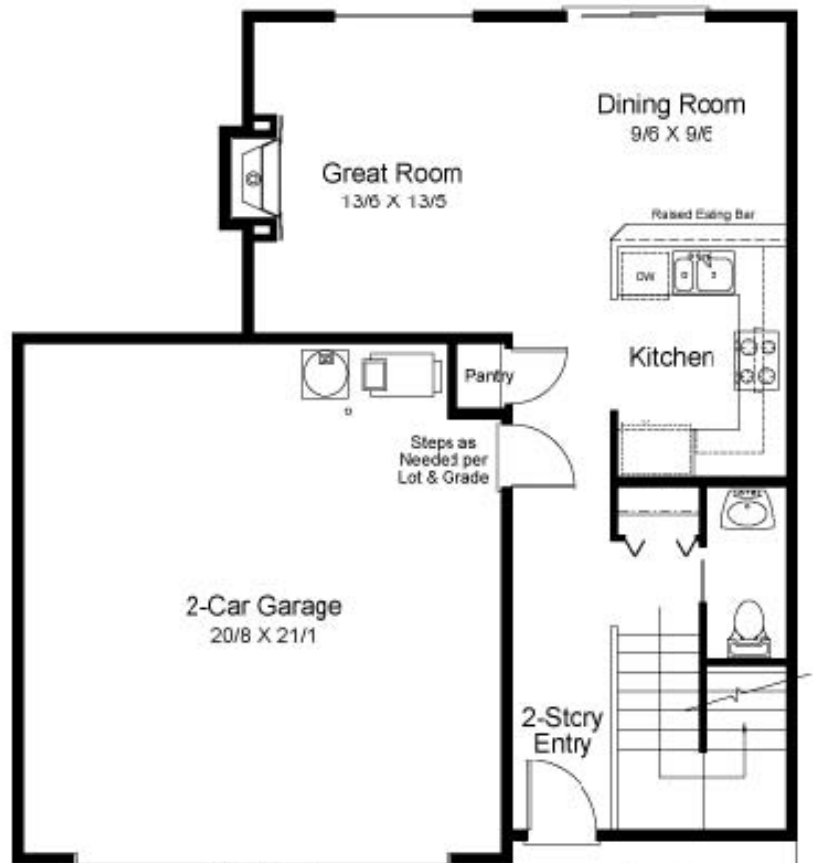

The Dearborn 1336 Sq. Ft.

Phase VII

A

B

SECOND FLOOR 706 SQ. FT.

Elevation A Shows

MAIN FLOOR 630 SQ. FT.

Room sizes, square footage & ceiling details vary from one elevation to another. Square footages are approximate. In the interest of continuous improvement Legend Homes reserves the right to modify or change the floorplans, elevations & materials without prior notice or obligation. Such changes may not always be reflected in our models, displays or written materials. See Sales Representative for details. Prices & availability are subject to change without notice.