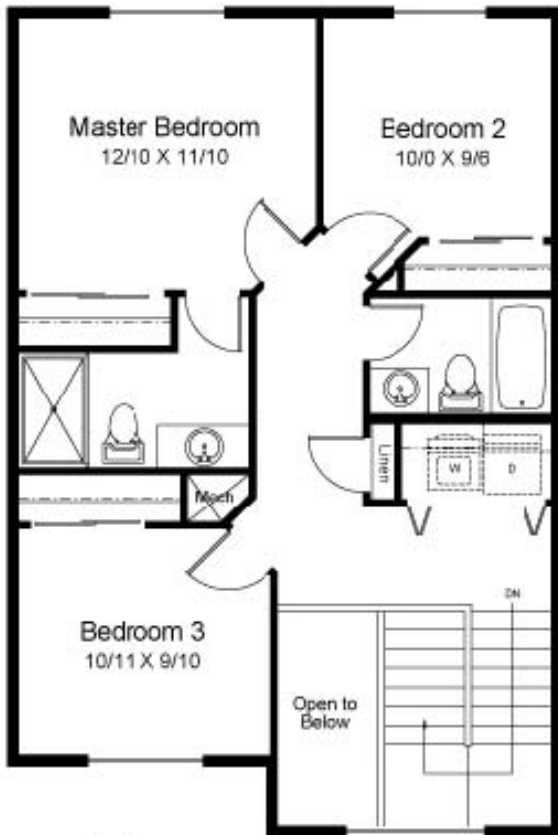

The Dearborn 1336 Sq. Ft.

Phase VII

A

B

SECOND FLOOR 706 SQ. FT.

Elevation A Shows

MAIN FLOOR 630 SQ. FT.

Room sizes, square footage & ceiling details vary from one elevation to another. Square footages are approximate. In the interest of continuous improvement Legend Homes reserves the right to modify or change the floorplans, elevations & materials without prior notice or obligation. Such changes may not always be reflected in our models, displays or written materials. See Sales Representative for details. Prices & availability are subject to change without notice.