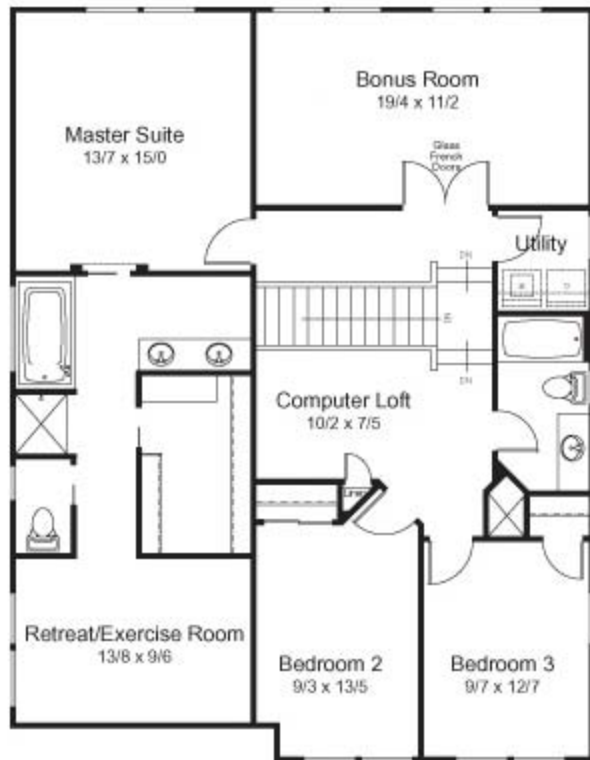

# The Dublin II

## 2496 - 2502 Sq. Ft.

○ SECOND FLOOR 1411 SQ. FT.

○ FIRST FLOOR 1091 SQ. FT.

Dublin IIC

Dublin IIB