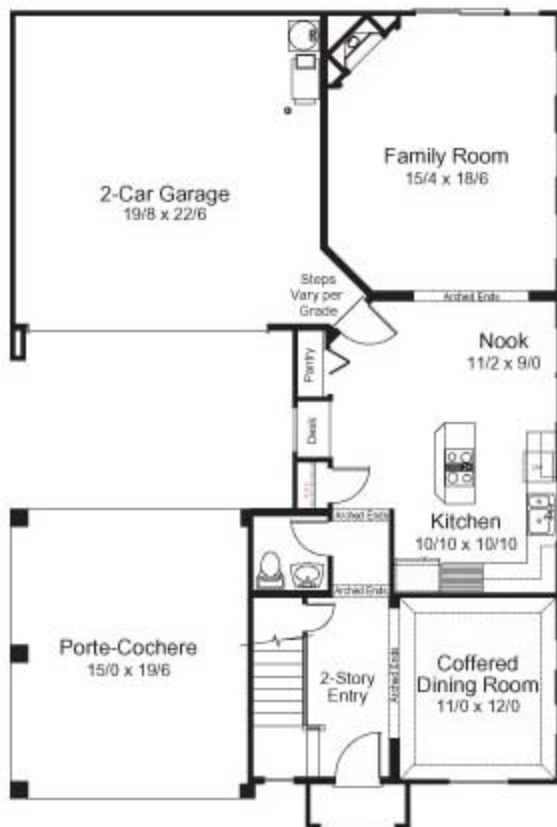

The Edinburgh III

2554 - 2562 Sq. Ft.

○ SECOND FLOOR 1619 SQ. FT.

○ FIRST FLOOR 943 SQ. FT.

Edinburgh IIIB

Edinburgh IIIC