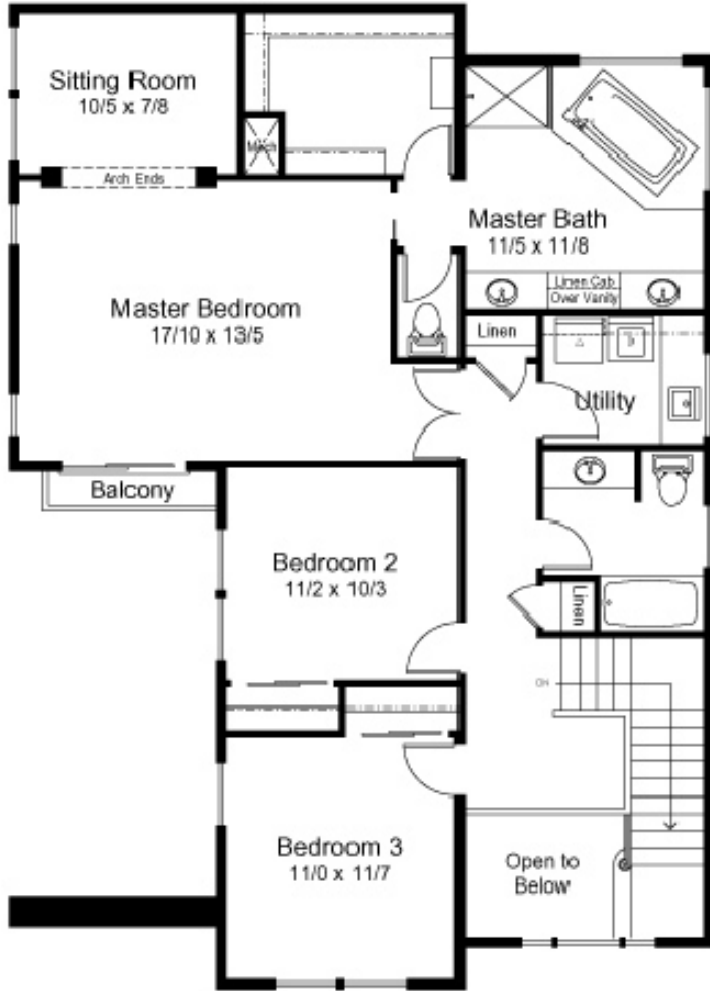

# The Gregory II

2292 Sq. Ft.

**SECOND FLOOR 1189 SQ. FT.**

**FIRST FLOOR 1103 SQ. FT.**