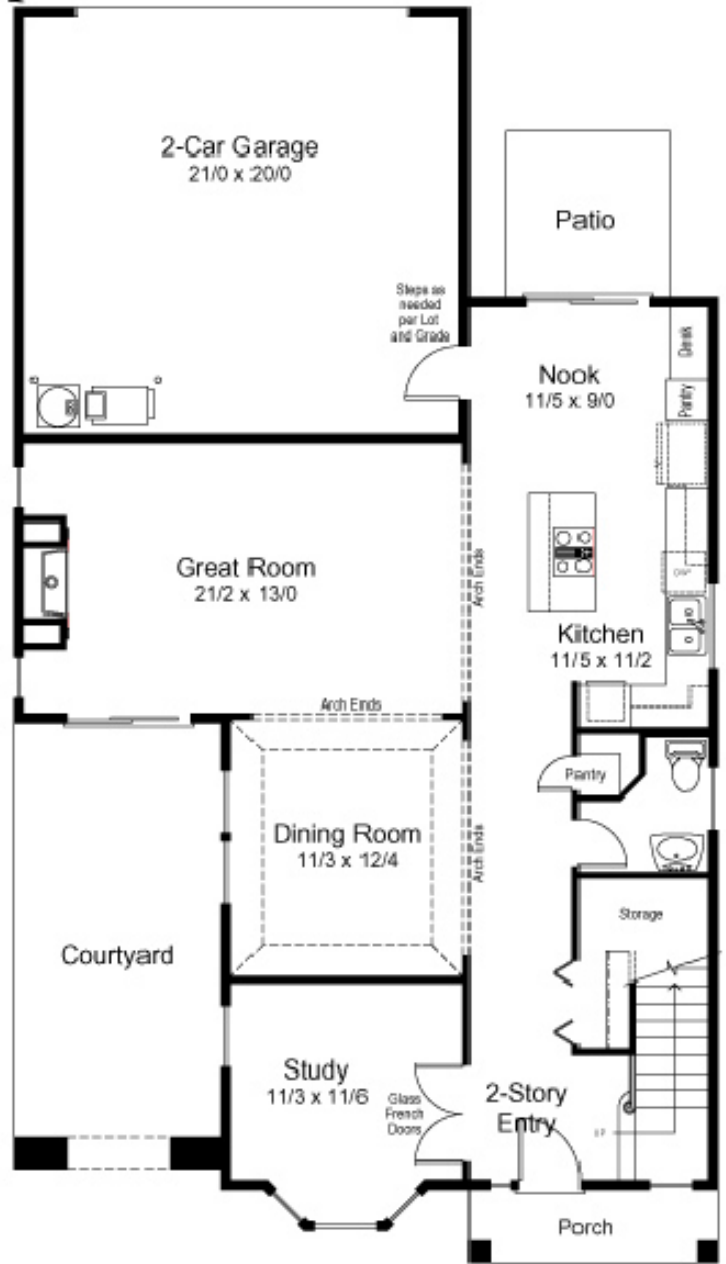

# The Gregory II

2292 Sq. Ft.

**SECOND FLOOR 1189 SQ. FT.**

**FIRST FLOOR 1103 SQ. FT.**