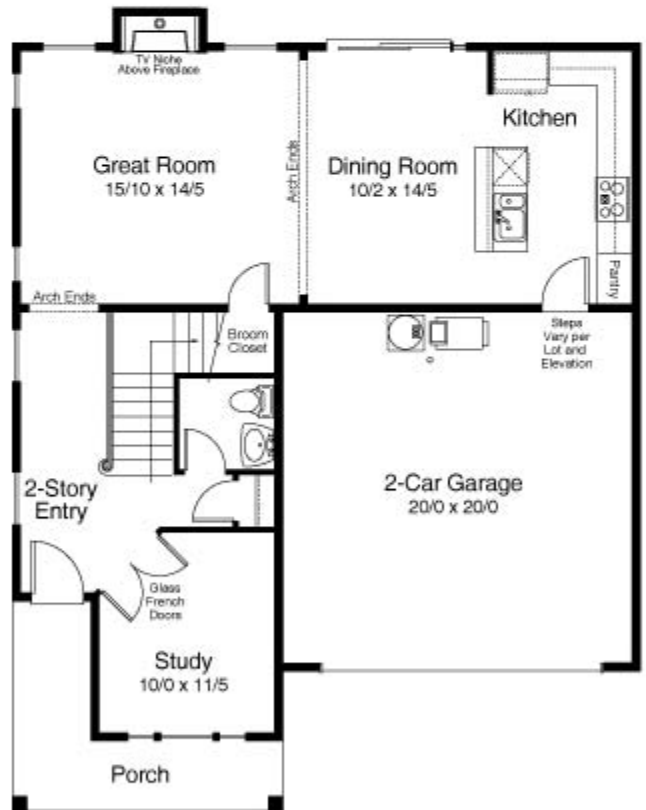

FIRST FLOOR 911 SQ. FT.

ceh#60563
EWHillcrest/022107