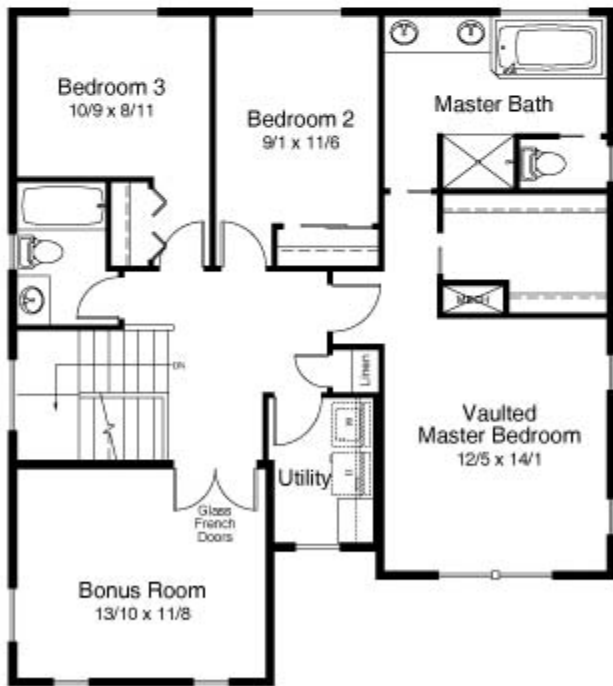

SECOND FLOOR 1103 SQ. FT.