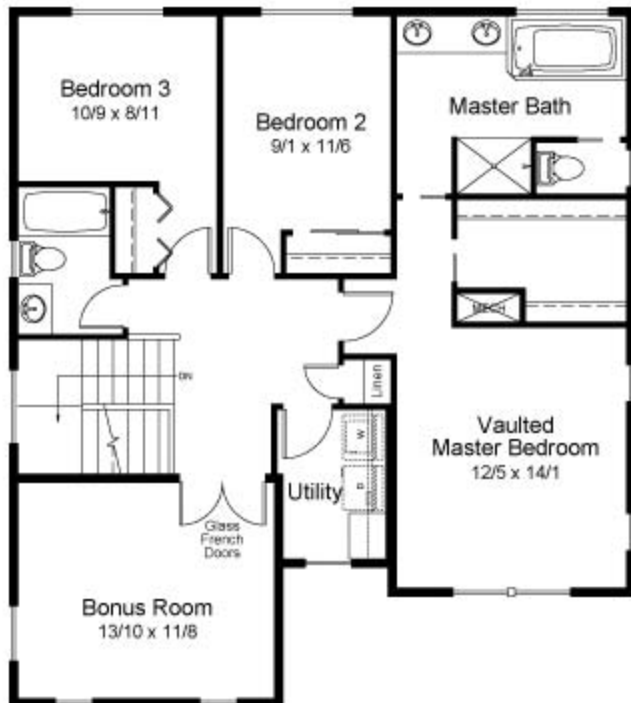

SECOND FLOOR 1103 SQ. FT.