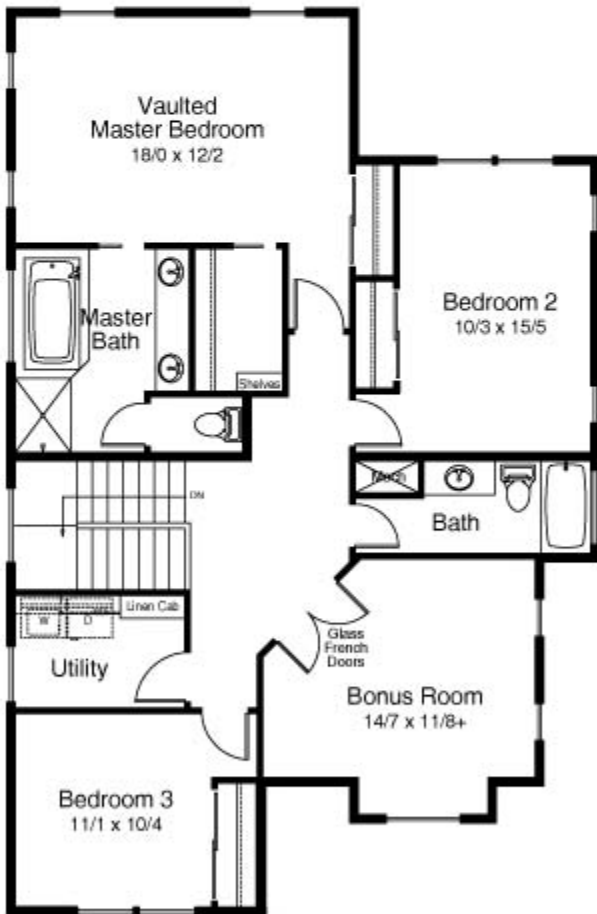

The Oakden 2219 Sq. Ft.

SECOND FLOOR 1254 SQ. FT.