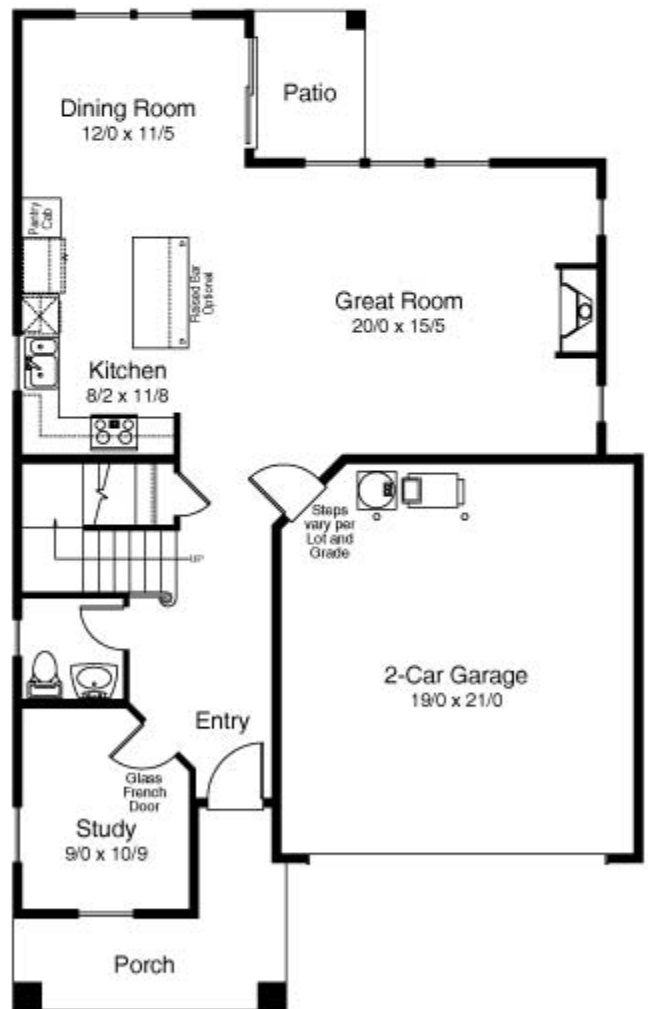

FIRST FLOOR 965 SQ. FT.