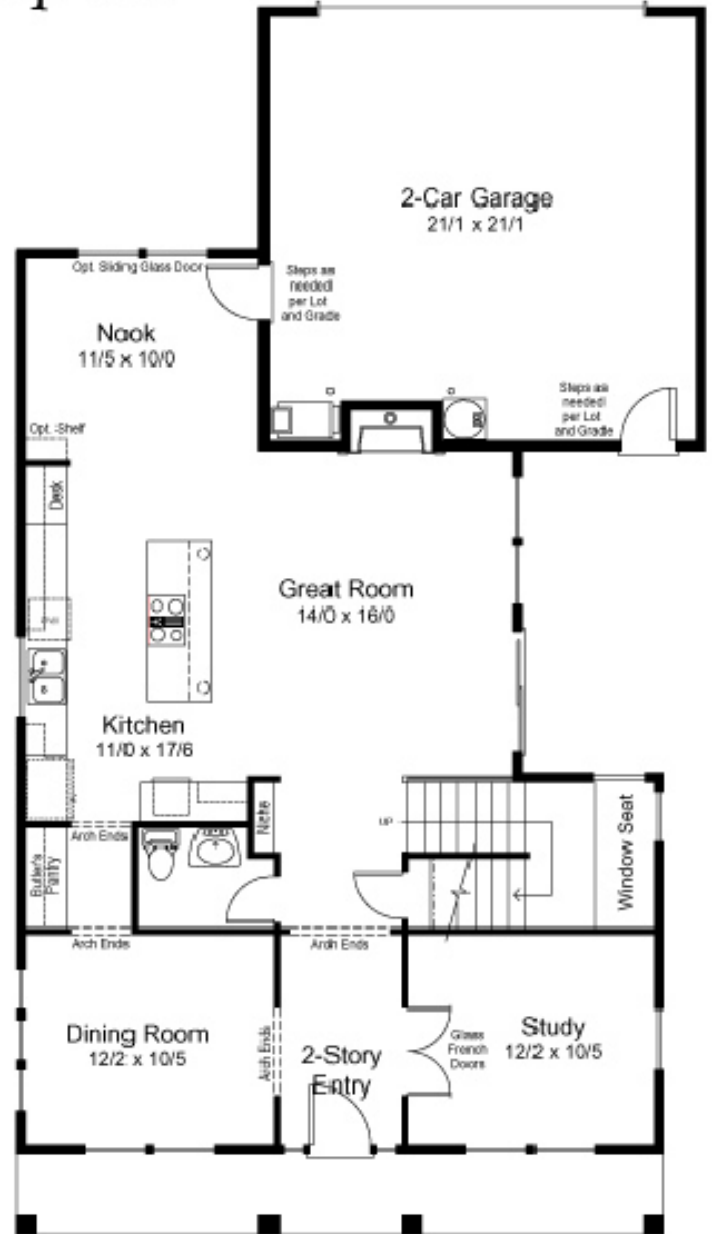

The Oxford II

2520 Sq. Ft.

■ SECOND FLOOR 1372 SQ. FT.

■ FIRST FLOOR 1148 SQ. FT.