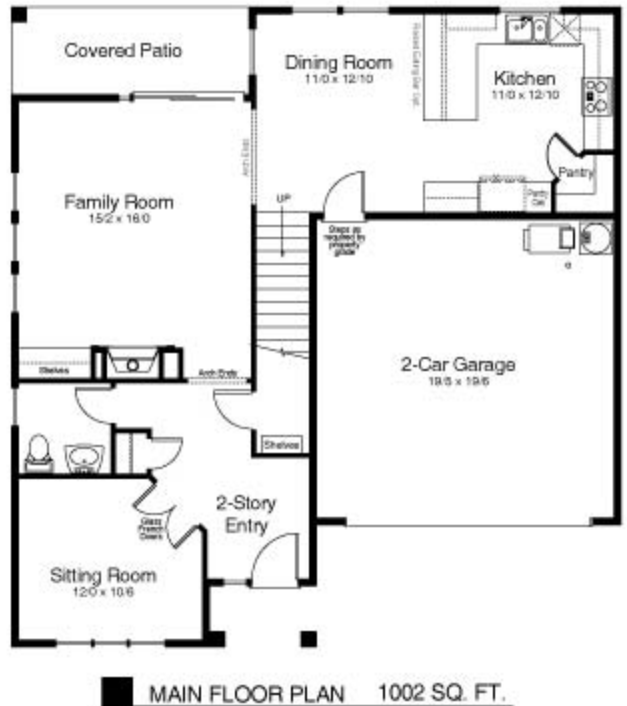

The Parkwood

2390 Square Feet