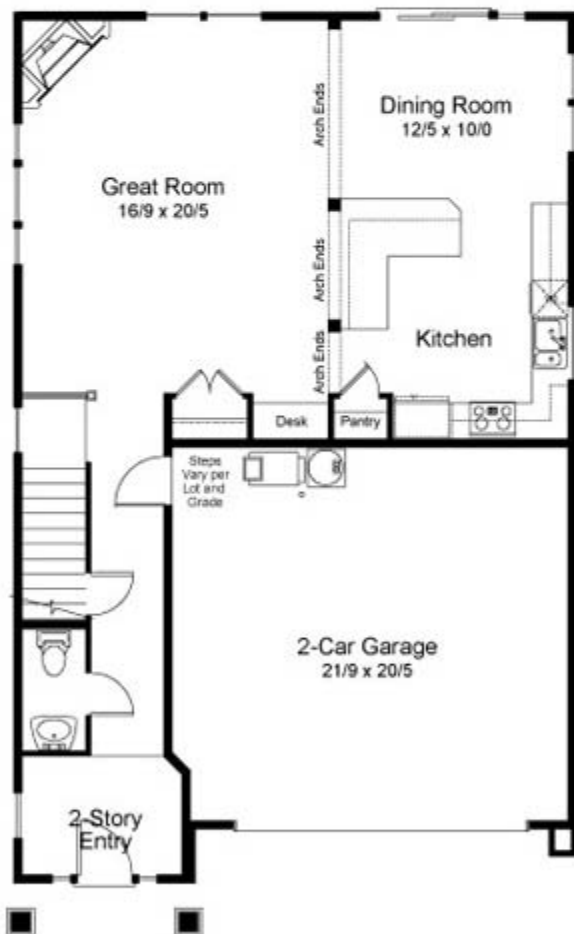

The Thornebrook

2282 Sq. Ft.

■ SECOND FLOOR 1321 SQ. FT.

■ FIRST FLOOR 961 SQ. FT.