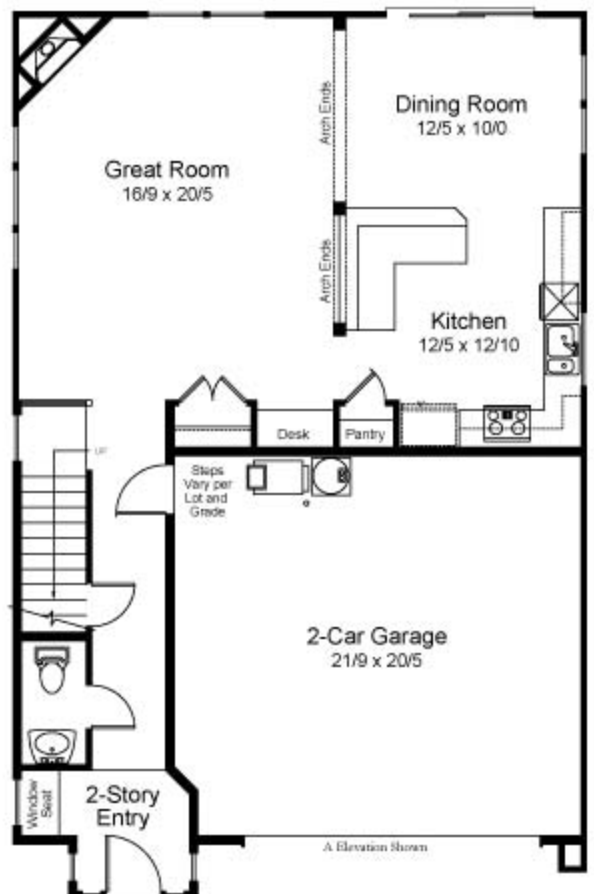

The Thornebrook

2273 Square Feet

■ SECOND FLOOR 1321 SQ. FT.

■ FIRST FLOOR 952 SQ. FT.