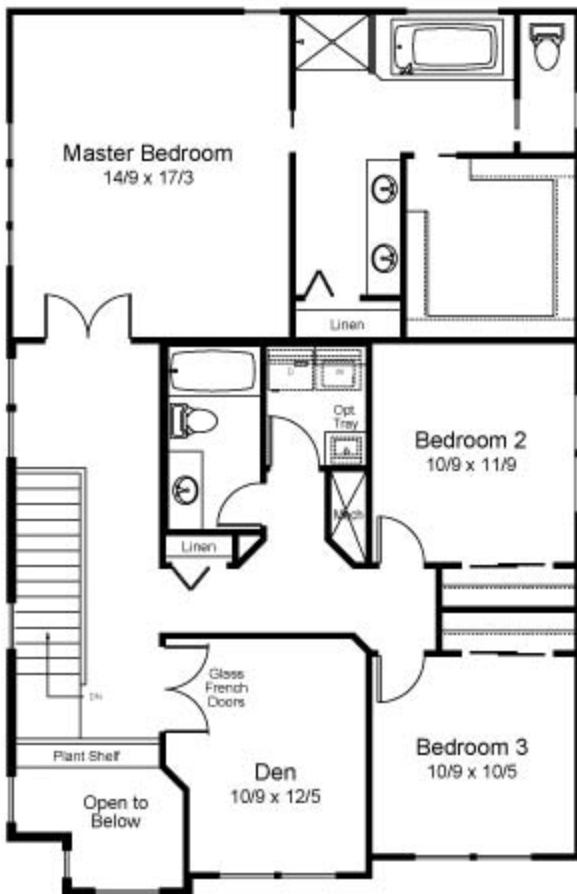

The Thornebrook

2273 Square Feet

■ SECOND FLOOR 1321 SQ. FT.

■ FIRST FLOOR 952 SQ. FT.