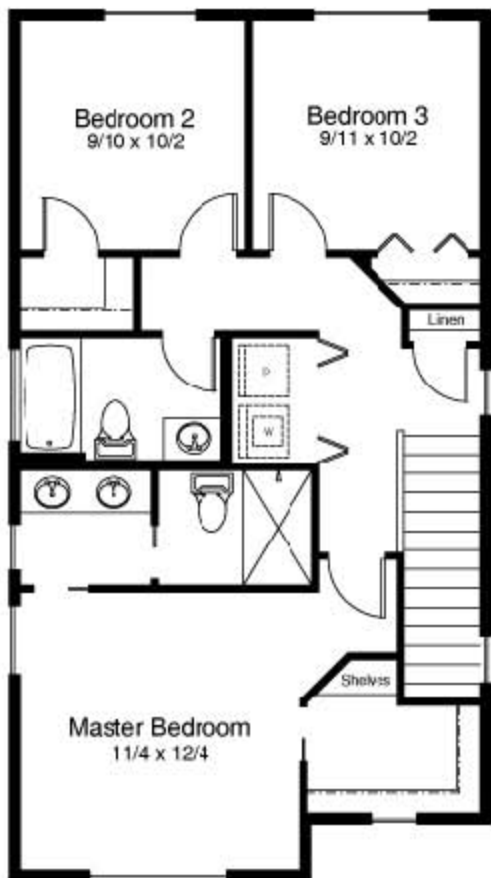

The Venice

1463 Sq. Ft.

MAIN FLOOR PLAN 729 SQ. FT.

SECOND FLOOR PLAN 734 SQ. FT.