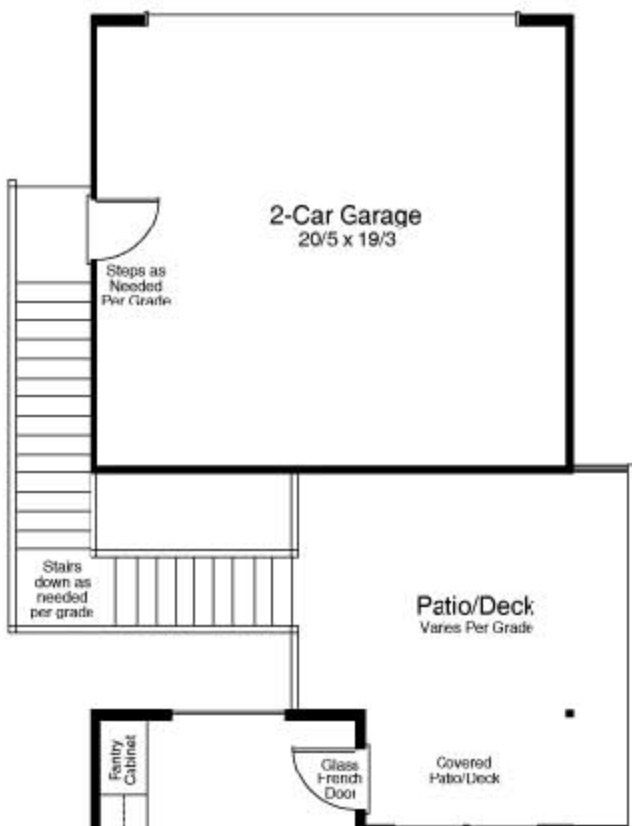

The Venice

1463 Sq. Ft.

MAIN FLOOR PLAN 729 SQ. FT.

SECOND FLOOR PLAN 734 SQ. FT.