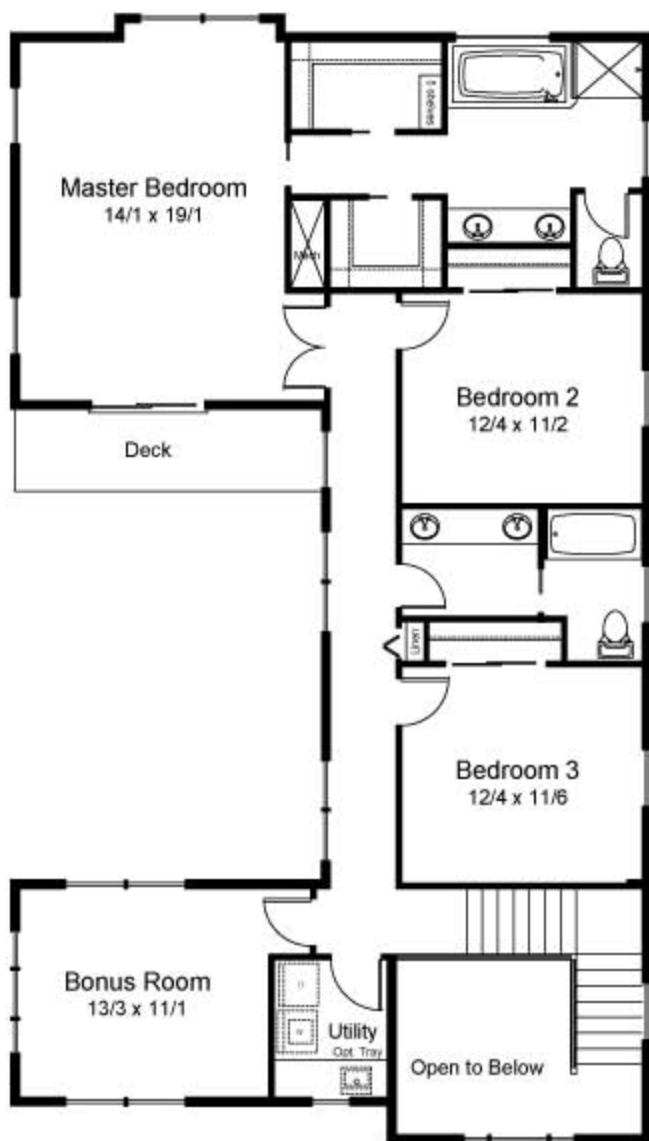

SECOND FLOOR 1391 SQ. FT.