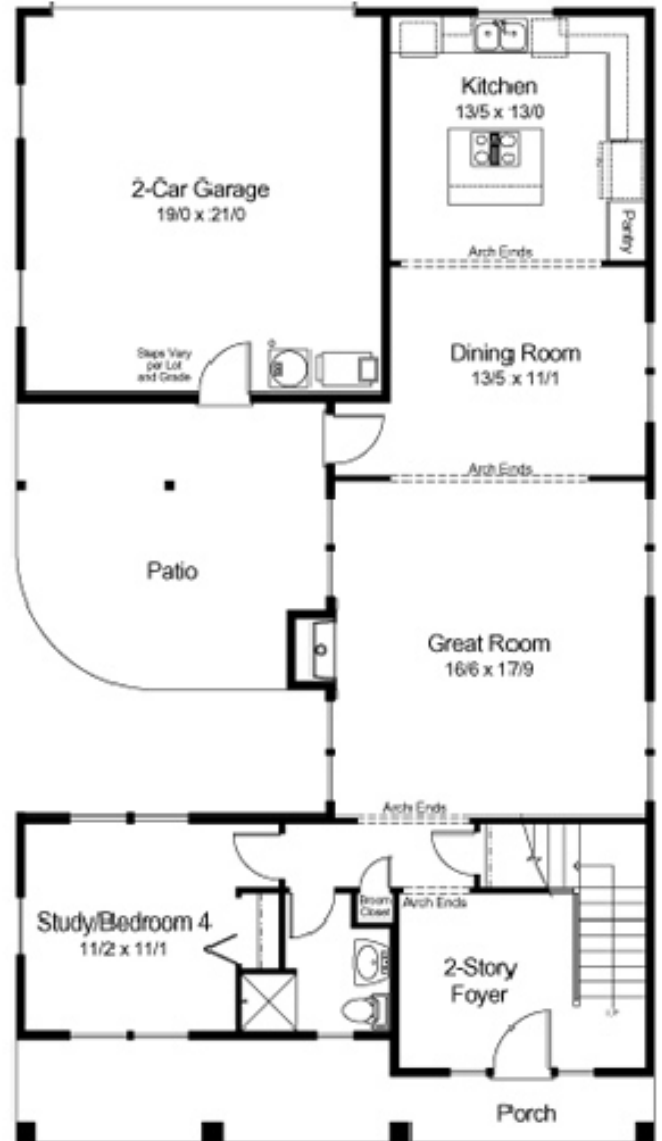

The Verona II

2488 Sq. Ft.

■ SECOND FLOOR 1373 SQ. FT.

■ FIRST FLOOR 1115 SQ. FT.