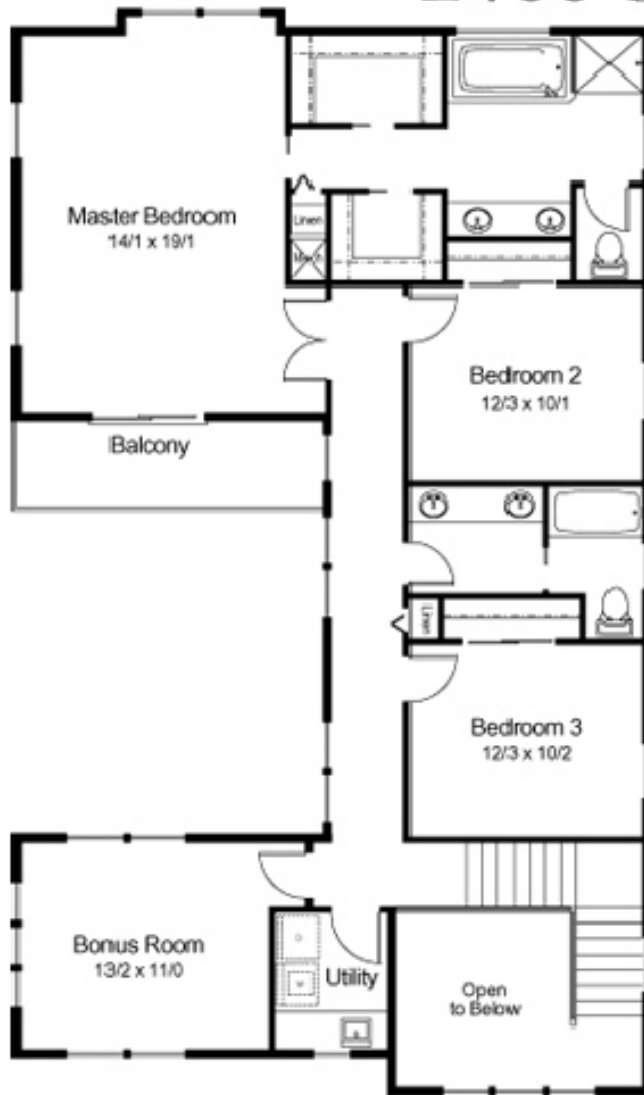

The Verona II

2488 Sq. Ft.

■ SECOND FLOOR 1373 SQ. FT.

■ FIRST FLOOR 1115 SQ. FT.