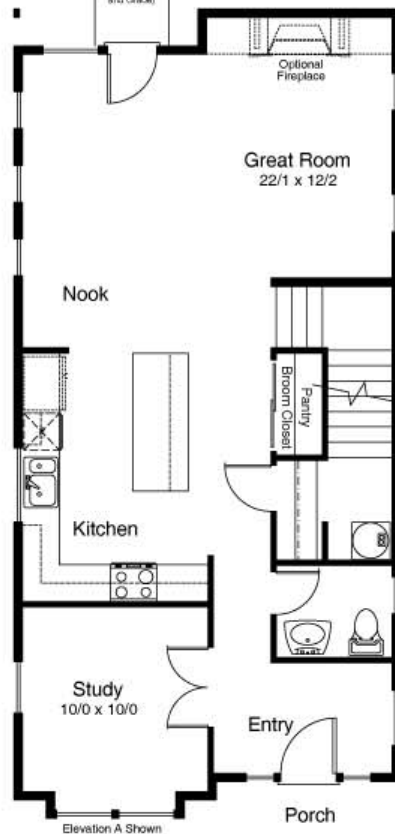

MAIN FLOOR PLAN 881 SQ. FT.