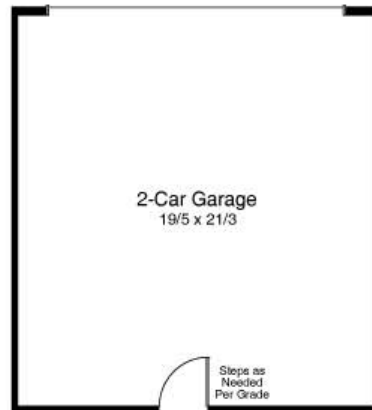

MAIN FLOOR PLAN 881 SQ. FT.