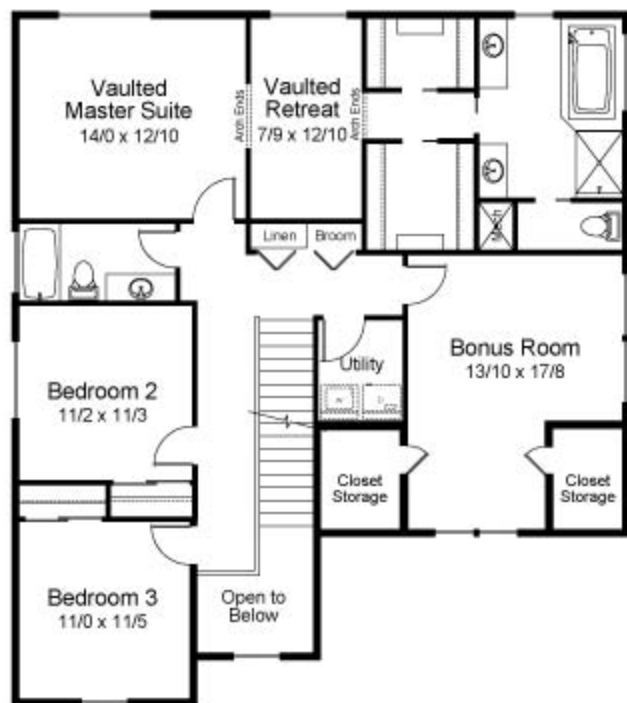

The Woodland

2577 - 2586 Square Feet