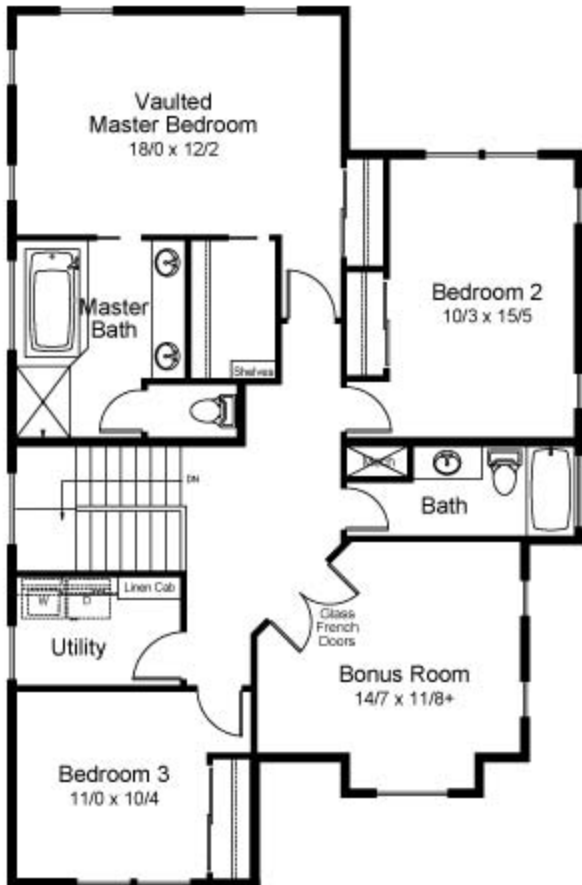

The Oakden

2219 Square Feet

SECOND FLOOR 1254 SQ. FT.

FIRST FLOOR 965 SQ. FT.