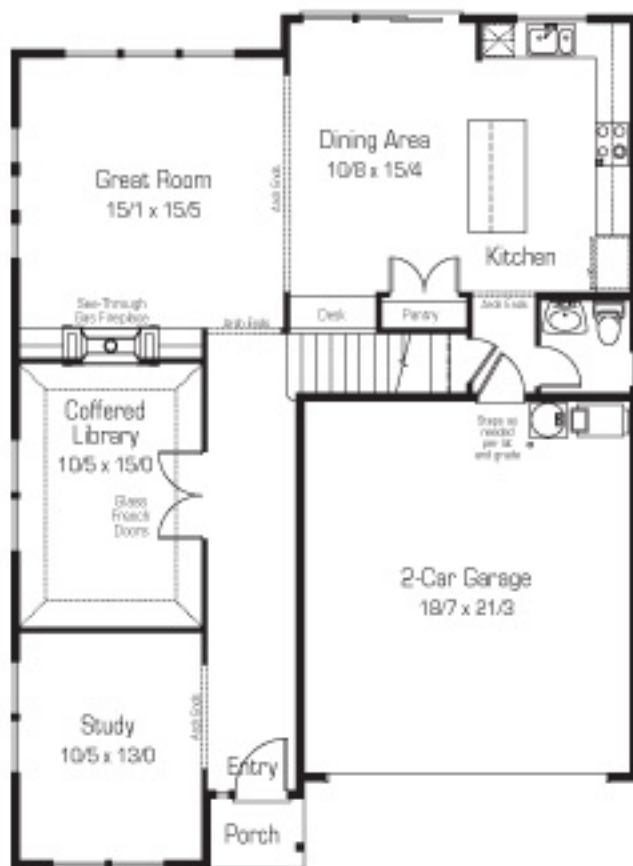

© Bowden Show