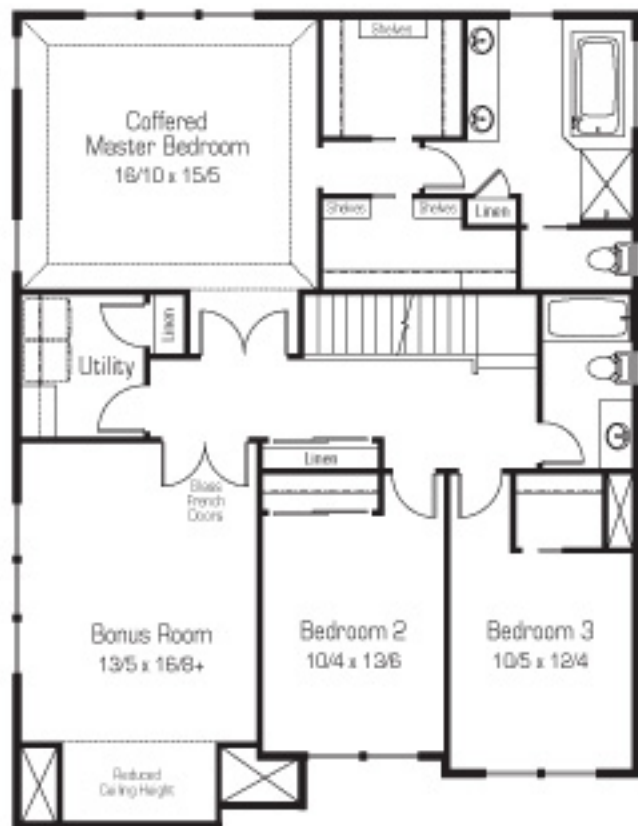

© Bowden Show