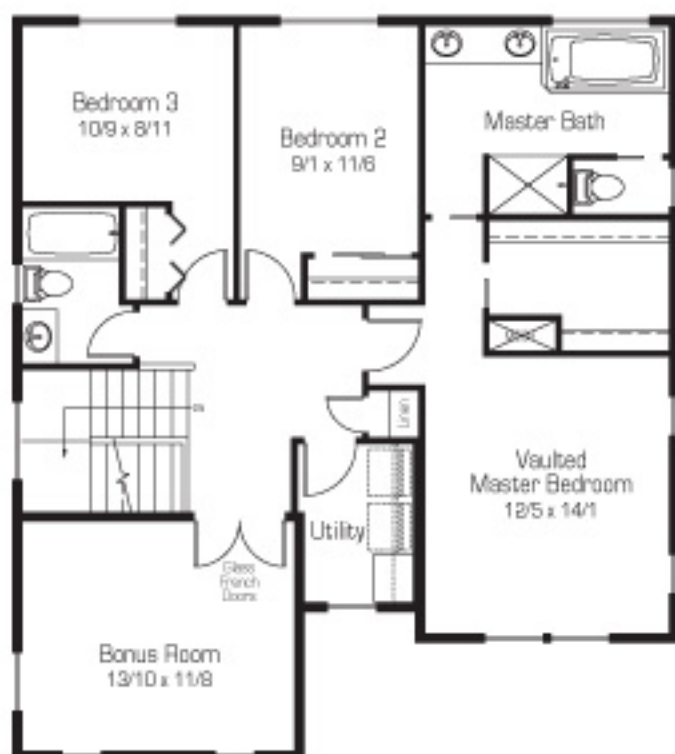

The Nobleridge II at Legend at Taralon

Presented by Legend Homes

1975 - 1993 sq. ft.

■ SECOND FLOOR 1103 SQ. FT.