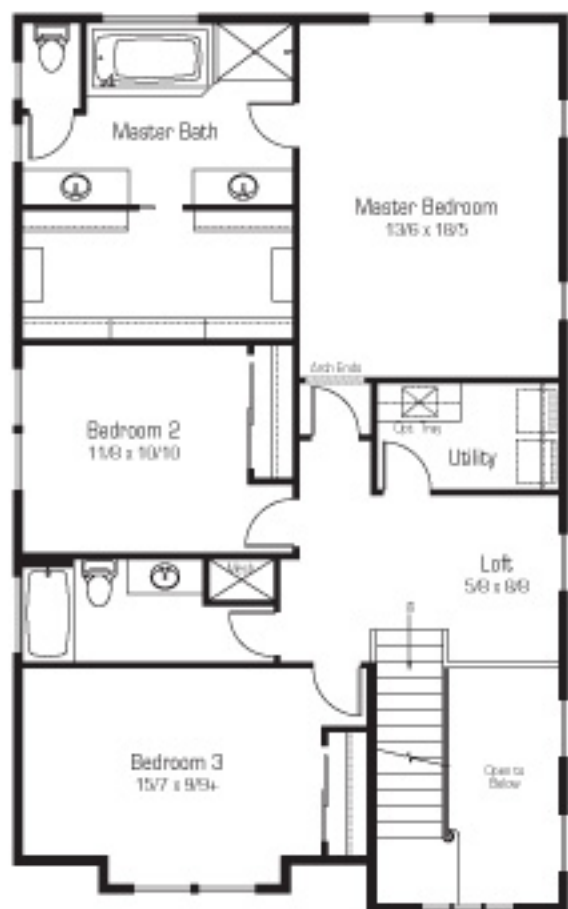

SECOND FLOOR 1195 SQ. FT.