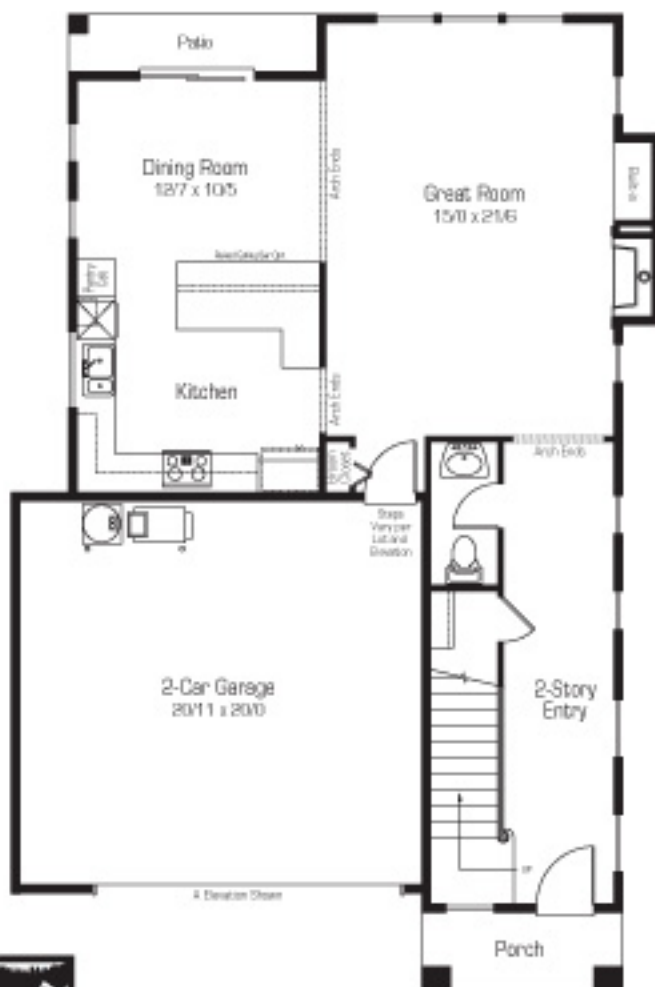

FIRST FLOOR 945 SQ. FT.